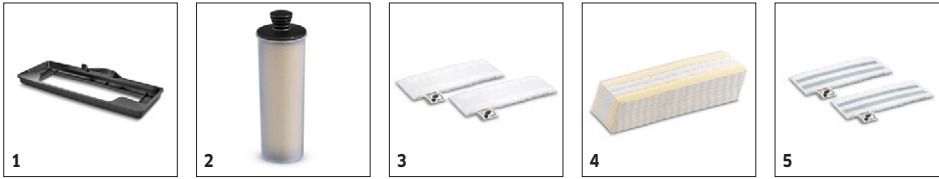

■ Permanently fillable tank for long periods of use

Technical data

Order Number	1.513-301.0	
EAN code	4054278351414	
Cleaning performance per tank filling (approx.)	m ²	ca. 60
Heating output	W	1600
Cable length	m	5
Heating time	min.	0,5
Tank capacity	l	0,5
Current type	Ph / V / Hz	1 / 220-240 / 50-60
Weight without accessories	kg	3,1
Weight incl. packaging	kg	4,4
Dimensions (L x W x H)	mm	314 x 207 x 1185

SC 3 UPRIGHT EASYFIX 1.513-301.0

		Order Number	Quantity				Price	Description	
Nozzles									
Carpet Glider	1	2.863-269.0	1 piece(s)					The Kärcher Carpet Glider expands the application area of Kärcher EasyFix steam cleaners, as it refreshes and straightens carpets and rugs, giving them a new lease of life.	■
Miscellaneous									
Cartridge special accessories	2	2.863-018.0							■
Sets of cloths									
EasyFix Cloth Set - Floor tool	3	2.863-259.0	2 piece(s)						□
15 x SC Disposable Cloth EasyFix	4	2.863-299.0	15 piece(s)					15 x EasyFix disposable cloths are the simpler, more hygienic cleaning solution, cleaning up to 30m ² . Once finished the cloths can simply be removed and disposed of in the household rubbish.	□
Microfibre floor cloths abrasive 2-er Se	5	2.863-309.0	2 piece(s)						□